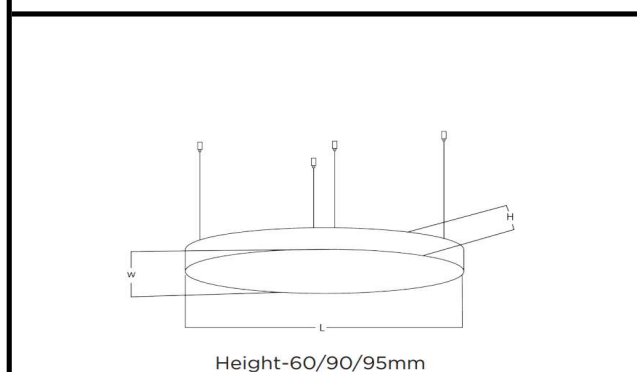

Sovitron Interior Pvt.Ltd.

Model Name

Disc Oval Pendant /DLADSOVDPD-50

Description

Architectural Light

Technical description

Image

Dimension	Custom Dimension H=60/90/95mm
Frame	Aluminium
Color Tempertaure	3000K
Power	50W
Total Luminous Flux	5000 lm
Efficacy	100 lm/W
IP rating	50
Color Rendering	≥80
Mounting	Pendant
Optics	White Opal Diffuser
Dimming	NON-Dimmable
Operating Voltage	220-240 VAC
Standard Lifetime	L70 minimum at 50,000 burning hours

Dimension diagram

Custom dimension, coating and installation available upon request

Remarks:-

Address: Plot #7 Saroorpur-Nangla Industrial Area,Ballabgarh-Sohna Road,Faridabad-121005

Email: info@sovitron.com